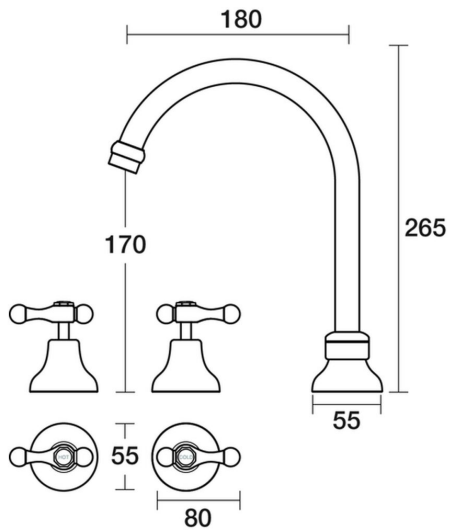

PAR  
TAPS

Bell Sink Set Hob Swivel Lever Ceramic Disc  
B32.051.3.01 - Chrome

- 4 Stars 7.5LPM
- Swivel outlet
- 1/2 Turn Lever Ceramic Disc Handles
- Designed & Handcrafted in Australia