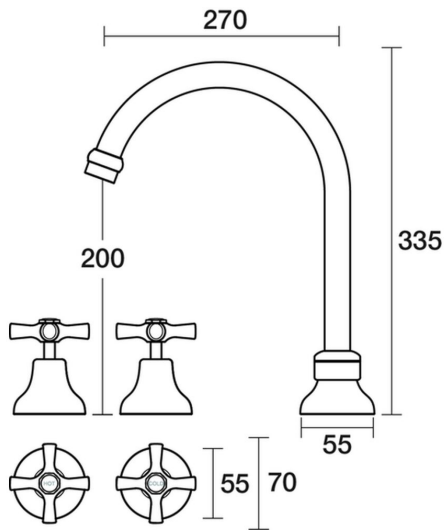

PAR
TAPS

Bell Sink Set XL Hob Swivel

B32.053.1.01 - Chrome

- 4 Stars 7.5LPM
- Jumper Valve as standard
- Swivel outlet
- Cross Handles
- Designed & Handcrafted in Australia

Finish Options

	Chrome	.01		Gold/Victorian Green	.17
	Brushed Chrome	.02		Brushed Brass Gold	.19
	Chrome/White	.03		Gunmetal	.23
	Chrome/Ivory	.04		Brushed Gunmetal	.24
	Chrome/Apricot	.05		Brushed Nickel	.25
	Chrome/Sienna Red	.06		Matt Black	.34
	Chrome/Victorian Green	.07		Brass Gold	.38
	Chrome/Gold	.10		Rumbled Brass	.40
	Gold	.11		Brushed Brass	.41
	Brushed Gold	.12		Brass	.43
	Gold/White	.13		Native Brass	.45
	Gold/Ivory	.14		Burnished	.52
	Gold/Apricot	.15		Matt Gold	.56
	Gold/Sienna Red	.16		Vintage Brass	.67