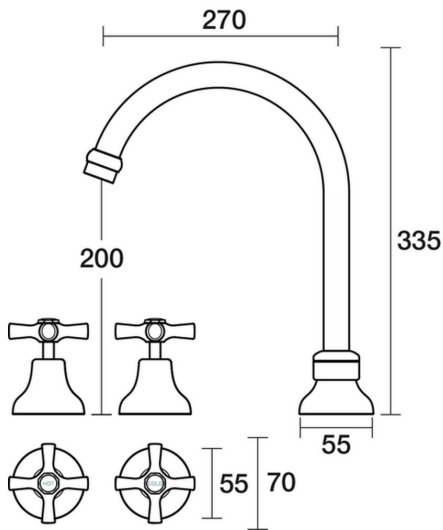

P A R
TAPS

Bell Sink Set XL Hob Swivel
B32.053.1.01 - Chrome

- 4 Stars 7.5LPM
- Jumper Valve as standard
- Swivel outlet
- Cross Handles
- Designed & Handcrafted in Australia

Finish Options

	Chrome	.01		Gold/Victorian Green	.17
	Brushed Chrome	.02		Brushed Brass Gold	.19
	Chrome/White	.03		Gunmetal	.23
	Chrome/Ivory	.04		Brushed Gunmetal	.24
	Chrome/Apricot	.05		Brushed Nickel	.25
	Chrome/Sienna Red	.06		Matt Black	.34
	Chrome/Victorian Green	.07		Brass Gold	.38
	Chrome/Gold	.10		Rumbled Brass	.40
	Gold	.11		Brushed Brass	.41
	Brushed Gold	.12		Brass	.43
	Gold/White	.13		Native Brass	.45
	Gold/Ivory	.14		Burnished	.52
	Gold/Apricot	.15		Matt Gold	.56
	Gold/Sienna Red	.16		Vintage Brass	.67