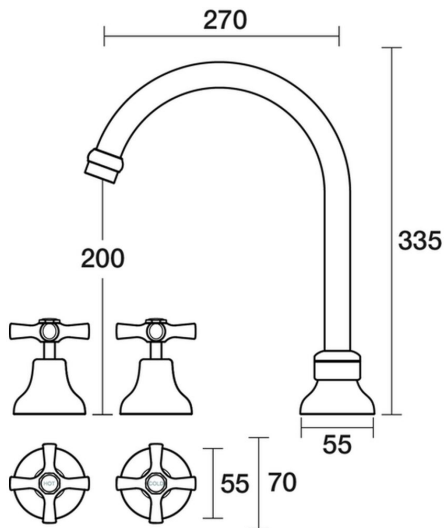

P A R
TAPS

Bell Sink Set XL Hob Swivel Ceramic Disc
B32.053.2.01 - Chrome

- 4 Stars 7.5LPM
- Jumper Valve as standard
- Swivel outlet
- Cross Handles
- Designed & Handcrafted in Australia

Finish Options

	Chrome	.01		Gold/Victorian Green	.17
	Brushed Chrome	.02		Brushed Brass Gold	.19
	Chrome/White	.03		Gunmetal	.23
	Chrome/Ivory	.04		Brushed Gunmetal	.24
	Chrome/Apricot	.05		Brushed Nickel	.25
	Chrome/Sienna Red	.06		Matt Black	.34
	Chrome/Victorian Green	.07		Brass Gold	.38
	Chrome/Gold	.10		Rumbled Brass	.40
	Gold	.11		Brushed Brass	.41
	Brushed Gold	.12		Brass	.43
	Gold/White	.13		Native Brass	.45
	Gold/Ivory	.14		Burnished	.52
	Gold/Apricot	.15		Matt Gold	.56
	Gold/Sienna Red	.16		Vintage Brass	.67