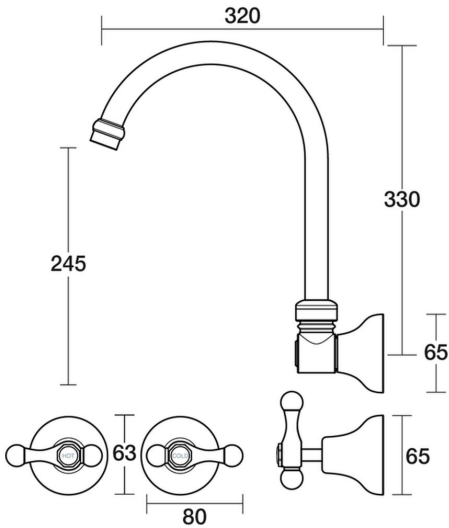

P A R  
TAPS

**Bell Sink Set XL Wall Swivel Lever Ceramic Disc**  
B32.054.3.01 - Chrome

- 4 Stars 7.5LPM
- Swivel outlet
- 1/2 Turn Lever Ceramic Disc Handles
- Designed & Handcrafted in Australia