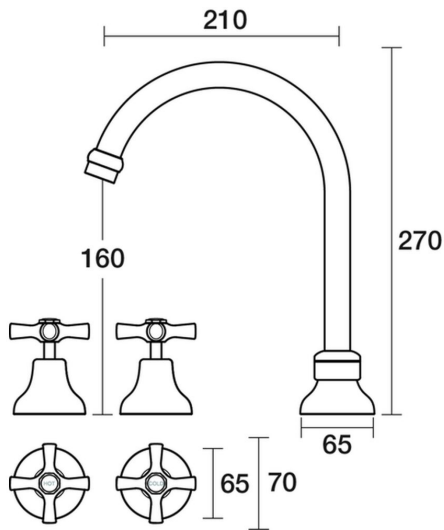

PAR  
TAPS

Bell Spa Set Hob Swivel  
B32.061.1.01 - Chrome

- Jumper Valve as standard
- Swivel outlet
- Cross Handles
- 25mm Tube
- Designed & Handcrafted in Australia