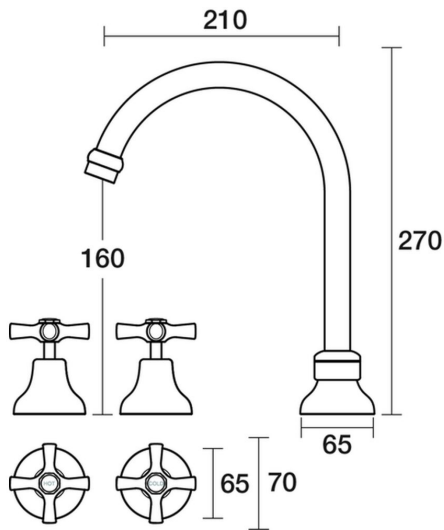

PAR
TAPS

Bell Spa Set Hob Swivel
B32.061.1.01 - Chrome

- Jumper Valve as standard
- Swivel outlet
- Cross Handles
- 25mm Tube
- Designed & Handcrafted in Australia

Finish Options

	Chrome	.01		Gold/Victorian Green	.17
	Brushed Chrome	.02		Brushed Brass Gold	.19
	Chrome/White	.03		Gunmetal	.23
	Chrome/Ivory	.04		Brushed Gunmetal	.24
	Chrome/Apricot	.05		Brushed Nickel	.25
	Chrome/Sienna Red	.06		Matt Black	.34
	Chrome/Victorian Green	.07		Brass Gold	.38
	Chrome/Gold	.10		Rumbled Brass	.40
	Gold	.11		Brushed Brass	.41
	Brushed Gold	.12		Brass	.43
	Gold/White	.13		Native Brass	.45
	Gold/Ivory	.14		Burnished	.52
	Gold/Apricot	.15		Matt Gold	.56
	Gold/Sienna Red	.16		Vintage Brass	.67