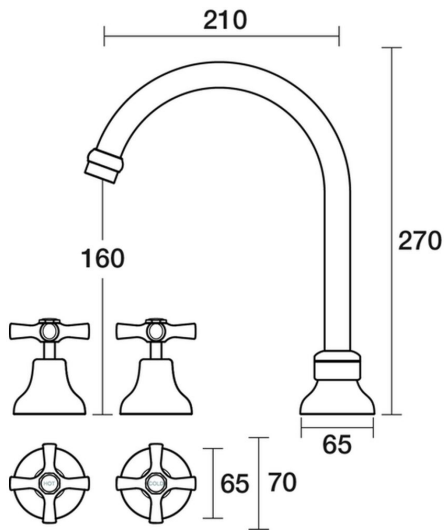

PAR  
TAPS

Bell Spa Set Hob Swivel Ceramic Disc  
B32.061.2.01 - Chrome

- Jumper Valve as standard
- Swivel outlet
- Cross Handles
- 25mm Tube
- Designed & Handcrafted in Australia