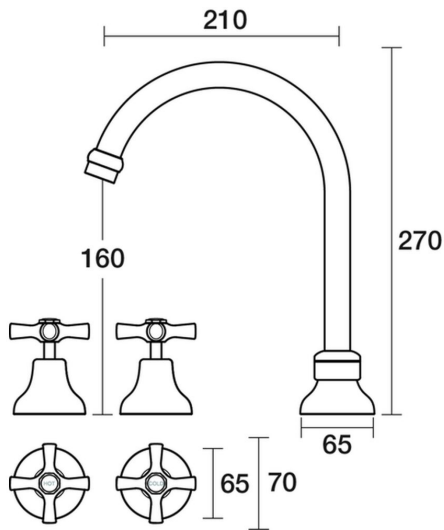

PAR
TAPS

Bell Spa Set Hob Swivel Ceramic Disc
B32.061.2.01 - Chrome

- Jumper Valve as standard
- Swivel outlet
- Cross Handles
- 25mm Tube
- Designed & Handcrafted in Australia

Finish Options

	Chrome	.01		Gold/Victorian Green	.17
	Brushed Chrome	.02		Brushed Brass Gold	.19
	Chrome/White	.03		Gunmetal	.23
	Chrome/Ivory	.04		Brushed Gunmetal	.24
	Chrome/Apricot	.05		Brushed Nickel	.25
	Chrome/Sienna Red	.06		Matt Black	.34
	Chrome/Victorian Green	.07		Brass Gold	.38
	Chrome/Gold	.10		Rumbled Brass	.40
	Gold	.11		Brushed Brass	.41
	Brushed Gold	.12		Brass	.43
	Gold/White	.13		Native Brass	.45
	Gold/Ivory	.14		Burnished	.52
	Gold/Apricot	.15		Matt Gold	.56
	Gold/Sienna Red	.16		Vintage Brass	.67