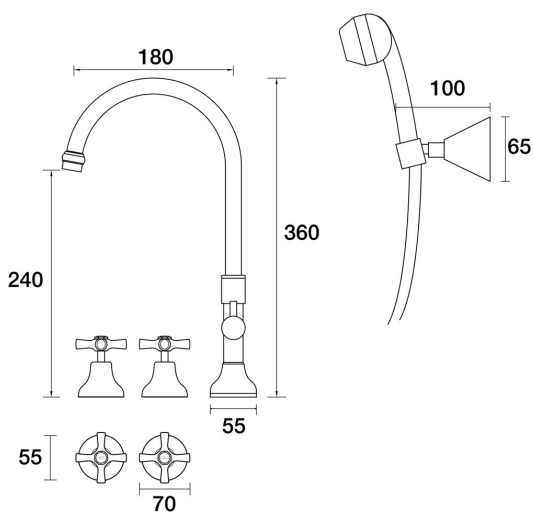

PAR
TAPS

Bell Spa Set Hob Swivel Divertor Set with Handshower & Bracket
B32.061.4.01 - Chrome

- Brass construction
- Divertor for outlet or handshower operation
- G1/2" Female Thread
- Handshower, hose and wall bracket included
- Suitable for bath installation
- 1/2 Turn Ceramic Disc optional
- Designed & Handcrafted in Australia