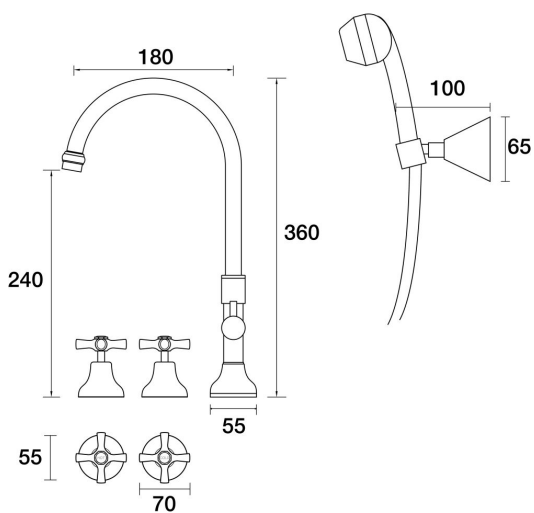

PAR  
TAPS

Bell Spa Set Hob Swivel Divertor Set with Handshower & Bracket  
B32.061.4.01 - Chrome

- Brass construction
- Divertor for outlet or handshower operation
- G1/2" Female Thread
- Handshower, hose and wall bracket included
- Suitable for bath installation
- 1/2 Turn Ceramic Disc optional
- Designed & Handcrafted in Australia