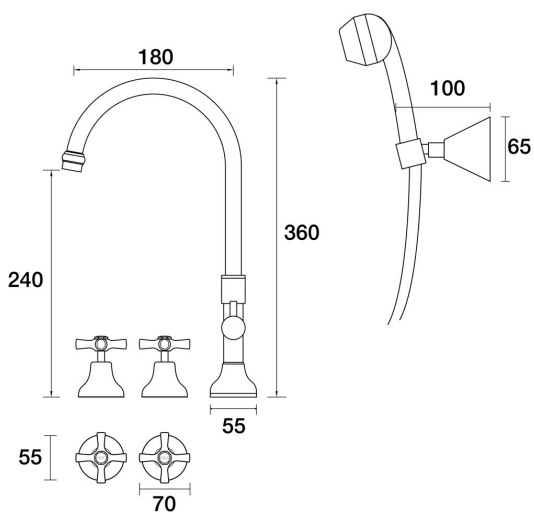

PAR
TAPS

Bell Spa Set Hob Swivel Divertor Set with Handshower & Bracket Ceramic Disc
B32.061.5.01 - Chrome

- Brass construction
- Divertor for outlet or handshower operation
- G1/2" Female Thread
- Handshower, hose and wall bracket included
- Suitable for bath installation
- 1/2 Turn Ceramic Disc optional
- Designed & Handcrafted in Australia