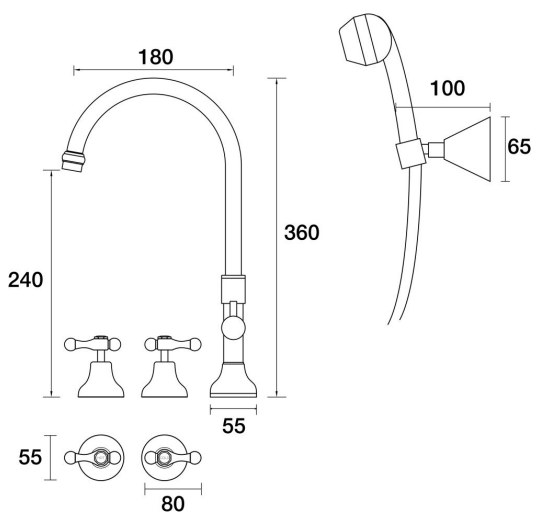

PAR
TAPS

Bell Spa Set Hob Swivel Divertor Set with Handshower & Bracket Lever Ceramic Disc
B32.061.6.01 - Chrome

- Brass construction
- Divertor for outlet or handshower operation
- G1/2" Female Thread
- Handshower, hose and wall bracket included
- Suitable for bath installation
- 1/2 Turn Ceramic Disc optional with lever handles
- Designed & Handcrafted in Australia