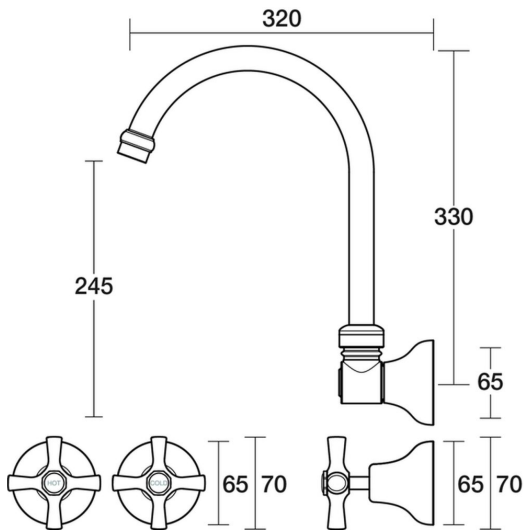

PAR
TAPS

Bell Spa Set XL Wall Swivel
B32.064.1.01 - Chrome

- Jumper Valve as standard
- Swivel outlet
- Cross Handles
- 25mm Tube
- Designed & Handcrafted in Australia

Finish Options

	Chrome	.01		Gold/Victorian Green	.17
	Brushed Chrome	.02		Brushed Brass Gold	.19
	Chrome/White	.03		Gunmetal	.23
	Chrome/Ivory	.04		Brushed Gunmetal	.24
	Chrome/Apricot	.05		Brushed Nickel	.25
	Chrome/Sienna Red	.06		Matt Black	.34
	Chrome/Victorian Green	.07		Brass Gold	.38
	Chrome/Gold	.10		Rumbled Brass	.40
	Gold	.11		Brushed Brass	.41
	Brushed Gold	.12		Brass	.43
	Gold/White	.13		Native Brass	.45
	Gold/Ivory	.14		Burnished	.52
	Gold/Apricot	.15		Matt Gold	.56
	Gold/Sienna Red	.16		Vintage Brass	.67