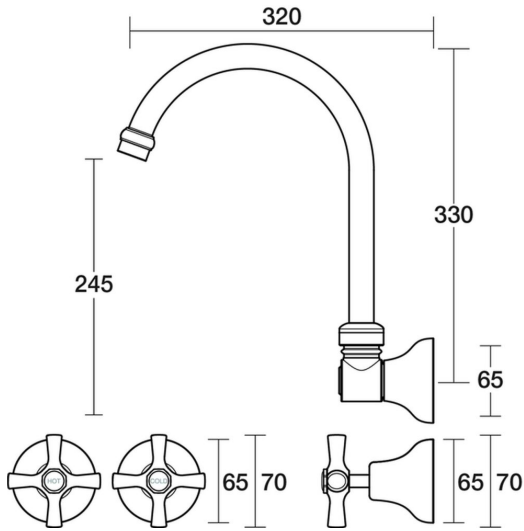

PAR
TAPS

Bell Spa Set XL Wall Swivel Ceramic Disc
B32.064.2.01 - Chrome

- Jumper Valve as standard
- Swivel outlet
- Cross Handles
- 25mm Tube
- Designed & Handcrafted in Australia

Finish Options

| | | | | | |
|--|------------------------|-----|--|----------------------|-----|
| | Chrome | .01 | | Gold/Victorian Green | .17 |
| | Brushed Chrome | .02 | | Brushed Brass Gold | .19 |
| | Chrome/White | .03 | | Gunmetal | .23 |
| | Chrome/Ivory | .04 | | Brushed Gunmetal | .24 |
| | Chrome/Apricot | .05 | | Brushed Nickel | .25 |
| | Chrome/Sienna Red | .06 | | Matt Black | .34 |
| | Chrome/Victorian Green | .07 | | Brass Gold | .38 |
| | Chrome/Gold | .10 | | Rumbled Brass | .40 |
| | Gold | .11 | | Brushed Brass | .41 |
| | Brushed Gold | .12 | | Brass | .43 |
| | Gold/White | .13 | | Native Brass | .45 |
| | Gold/Ivory | .14 | | Burnished | .52 |
| | Gold/Apricot | .15 | | Matt Gold | .56 |
| | Gold/Sienna Red | .16 | | Vintage Brass | .67 |