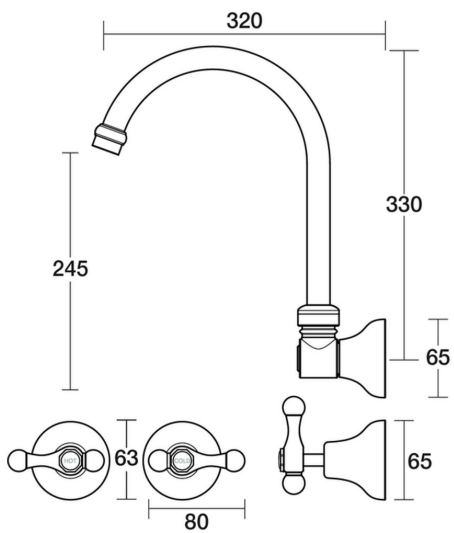

P A R
TAPS

Bell Spa Set XL Wall Swivel Lever Ceramic Disc
B32.064.3.01 - Chrome

- 1/2 Turn Lever Ceramic Disc Handles
- Swivel outlet
- Designed & Handcrafted in Australia

Finish Options

	Chrome	.01		Gold/Victorian Green	.17
	Brushed Chrome	.02		Brushed Brass Gold	.19
	Chrome/White	.03		Gunmetal	.23
	Chrome/Ivory	.04		Brushed Gunmetal	.24
	Chrome/Apricot	.05		Brushed Nickel	.25
	Chrome/Sienna Red	.06		Matt Black	.34
	Chrome/Victorian Green	.07		Brass Gold	.38
	Chrome/Gold	.10		Rumbled Brass	.40
	Gold	.11		Brushed Brass	.41
	Brushed Gold	.12		Brass	.43
	Gold/White	.13		Native Brass	.45
	Gold/Ivory	.14		Burnished	.52
	Gold/Apricot	.15		Matt Gold	.56
	Gold/Sienna Red	.16		Vintage Brass	.67