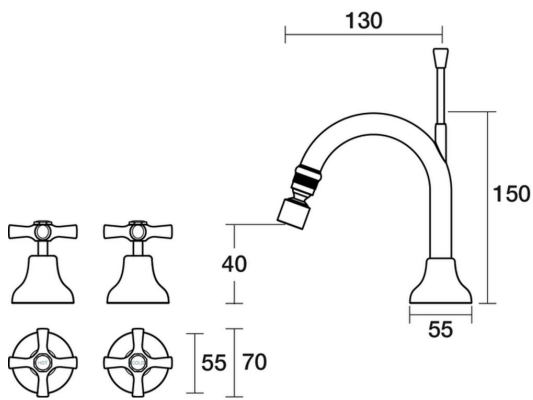

PAR
TAPS

Bell Bidet Set Fixed
B32.071.1.01 - Chrome

- 4 Stars 7.5LPM
- Jumper Valve as standard
- Fixed outlet with ball joint aerator
- Complete with 32mm waste kit to suit
- Cross Handles
- Designed & Handcrafted in Australia