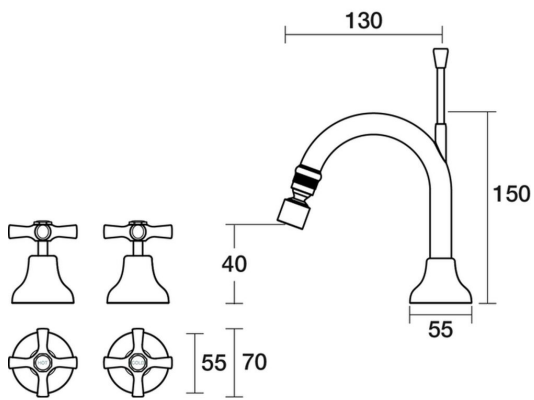

PAR
TAPS

Bell Bidet Set Fixed Ceramic Disc
B32.071.2.01 - Chrome

- 4 Stars 7.5LPM
- Jumper Valve as standard
- Fixed outlet with ball joint aerator
- Complete with 32mm waste kit to suit
- Cross Handles
- Designed & Handcrafted in Australia