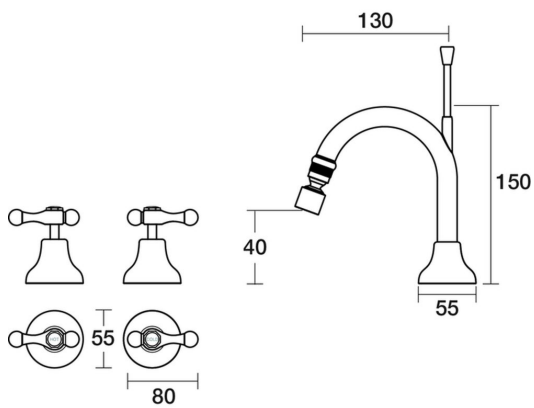

PAR  
TAPS

**Bell Bidet Set Fixed Lever Ceramic Disc**  
B32.071.3.01 - Chrome

- 4 Stars 7.5LPM
- 1/2 Turn Lever Ceramic Disc Handles
- Fixed outlet with ball joint aerator
- Complete with 32mm waste kit to suit
- Designed & Handcrafted in Australia