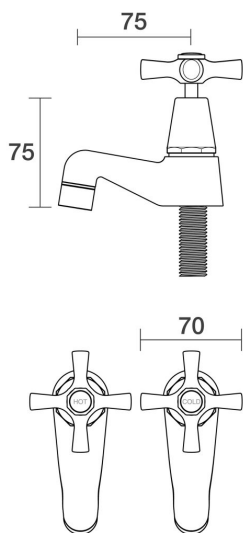

PAR  
TAPS

**Bell Pillar Taps Pair**  
B32.111.1.01 - Chrome

- 4 Stars 7.5LPM
- Jumper Valve as standard
- Cross Handles
- Designed & Handcrafted in Australia