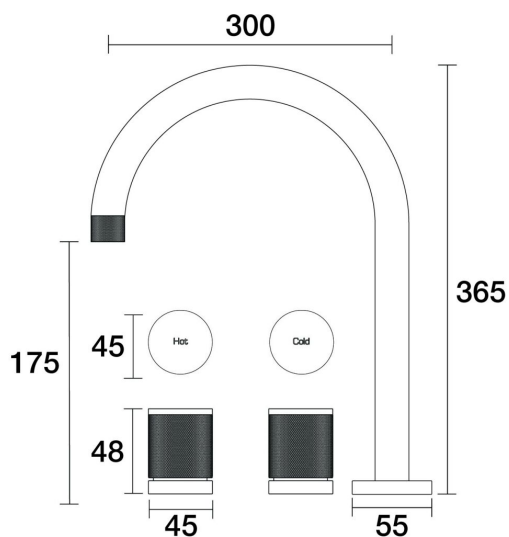

PAR
TAPS

IDK Spa Set XL Hob Swivel
B38.063.2.01 - Chrome

- 1/2 Turn Ceramic Disc
- Swivel Outlet
- Designed & Handcrafted in Australia

Finish Options

 Chrome	.01	 Matt Black	.34	 Matt Nickel	.57
 Brushed Chrome	.02	 Brass Gold	.38	 Vintage Brass	.67
 Gold	.11	 Antique Bronze	.39	 Autumn Bronze	.68
 Brushed Gold	.12	 Rumbled Brass	.40	 Blossom Whisper	.71
 Brushed Brass Gold	.19	 Brushed Brass	.41		
 Brushed Rose Gold	.21	 Brushed Copper	.42		
 Gunmetal	.23	 Brass	.43		
 Brushed Gunmetal	.24	 Antique Copper	.44		
 Brushed Nickel	.25	 Native Brass	.45		
 Black Sapphire	.26	 Luminick	.47		
 Satin Pearl	.27	 Copper	.48		
 White	.28	 Burnished	.52		
 Midnight Black	.32	 Volcanic Grey	.54		
 Matt White	.33	 Matt Gold	.56		