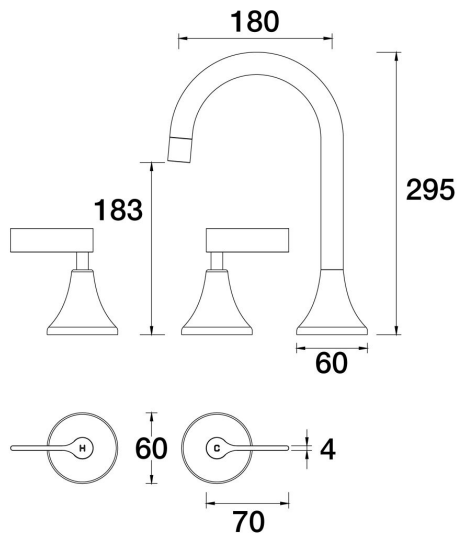

PAR
TAPS

ARI Sink Set Hob Swivel Lever Ceramic Disc
B43.051.3.01 - Chrome

- 4 Stars 7.5LPM
- Swivel outlet
- 1/2 Turn Ceramic Disc Lever Handles
- Designed & Handcrafted in Australia

Finish Options

	Chrome	.01		Antique Bronze	.39		Blu Sage	.69
	Brushed Chrome	.02		Rumbled Brass	.40			
	Gold	.11		Brushed Brass	.41			
	Brushed Gold	.12		Brushed Copper	.42			
	Brushed Brass Gold	.19		Antique Copper	.44			
	Brushed Rose Gold	.21		Native Brass	.45			
	Gunmetal	.23		Luminick	.47			
	Brushed Gunmetal	.24		Copper	.48			
	Brushed Nickel	.25		Burnished	.52			
	Black Sapphire	.26		Volcanic Grey	.54			
	Satin Pearl	.27		Matt Gold	.56			
	Midnight Black	.32		Matt Nickel	.57			
	Matt Black	.34		Vintage Brass	.67			
	Brass Gold	.38		Autumn Bronze	.68			