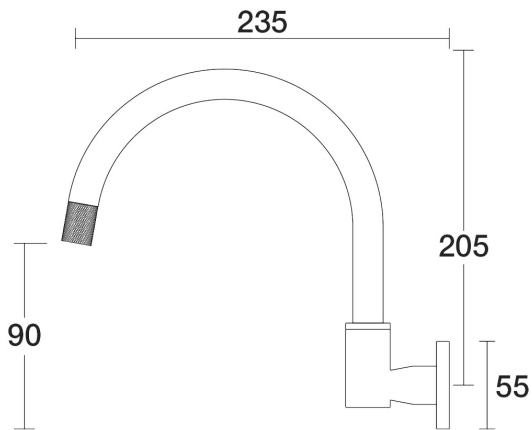

PAR
TAPS

IDK Sink Wall Swivel Outlet
D38.034.1.01 - Chrome

- 4 Stars 7.5LPM
- Refined diamond knurled detailing
- Brass construction
- Gooseneck outlet — 235mm projection
- G1/2 female thread
- Designed & Handcrafted in Australia